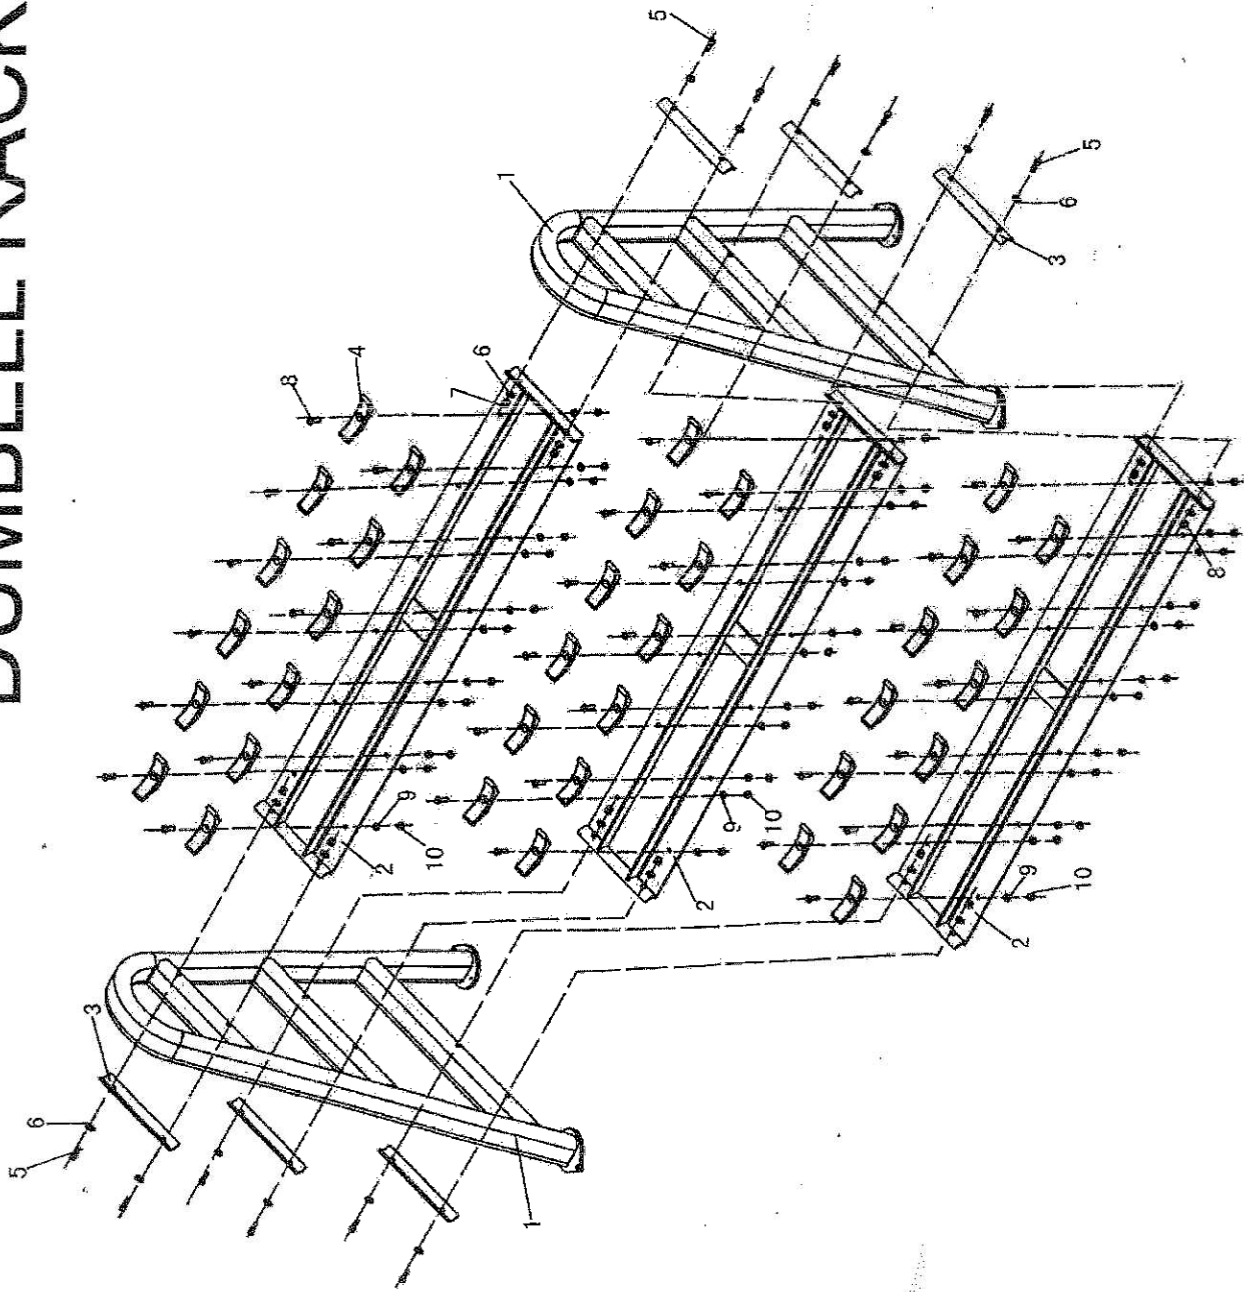

DUMBBELL RACK

NO.	DESCRIPTION.	QTY.
1	Main Frame	2
2	Dumbbell Rack	3
3	Arc Connect Plate	6
4	Dumbbell Rack	36
5	Round Head Recessed Bolt M12X130	12
6	Arc Washer $\phi 12$	24
7	Nylon Lock Nut M12	12
8	Round Head Recessed Bolt M10X25	36
9	Washer $\phi 10$	36
10	Nylon Lock Nut M10	36